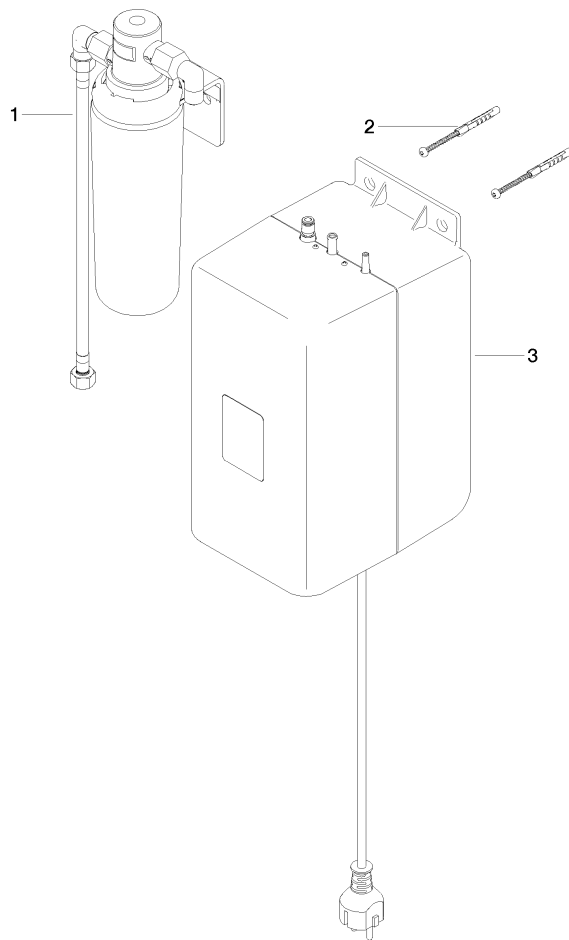

Hot water tank incl. filter -

12 892 970 90

- CEE 7/4 connector
- thermostat regulator (88°C - 98°C)
- capacity 2,5 litres
- power 1300 W
- voltage 220 - 240 volt
- activated carbon filter (5.0 micron level)
- chemical and mechanical filtering
- reduces water hardness (ion exchanger)
- filters dirt, rust, chlorine and lead particles
- filter capacity approx. 450 litres

For use with HOT & COLD WATER DISPENSER 17
861 625 / 17 861 680 / 17 861 790 / 17 861 875 / 17
861 888

The filter cartridge must be changed every six months. The installation instructions contain further information for guidance.

12 892 970 90

Spare parts list

No.	Item Number	Name	Quantity used	Delivery time
1	90 11 11 073 00 90	filter	1	2
2	05 30 31 025 00 90	fixing set	1	2
3	90 10 01 033 00 90	tank	1	2